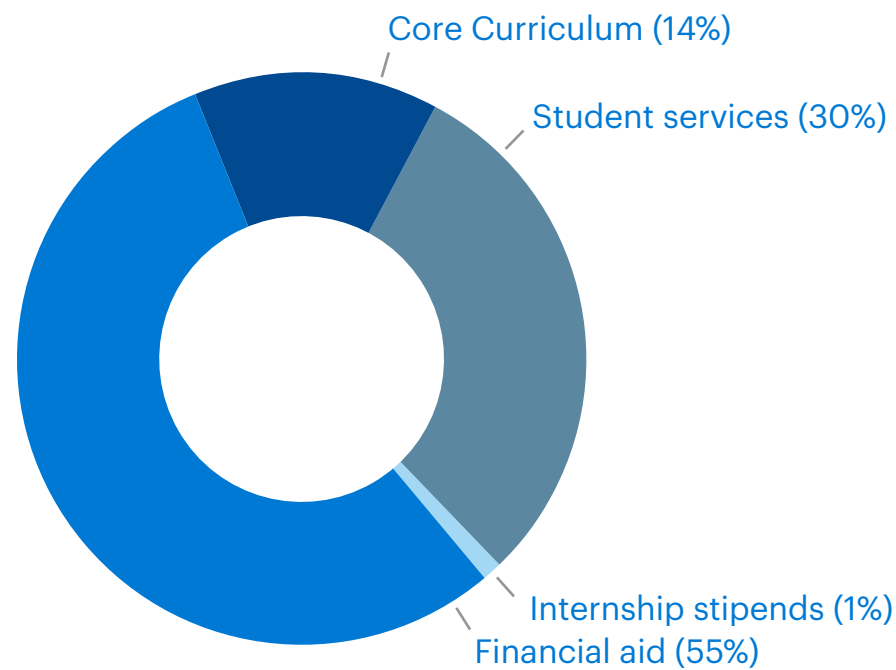

Giving to Columbia College

Fiscal Year 2012–2013

$1.28 million

raised for Columbia College on Columbia Giving Day

914

donors gave on Columbia Giving Day

$17.3 million

raised for the Columbia College Fund

>11,900

donors gave to the Columbia College Fund

$32.7 million

donated to Columbia College

>17,000

donors gave to Columbia College

Columbia College Fund Allocation

1,086

alumni/students made their first gift

1,748

total Columbia College affiliates made their first gift