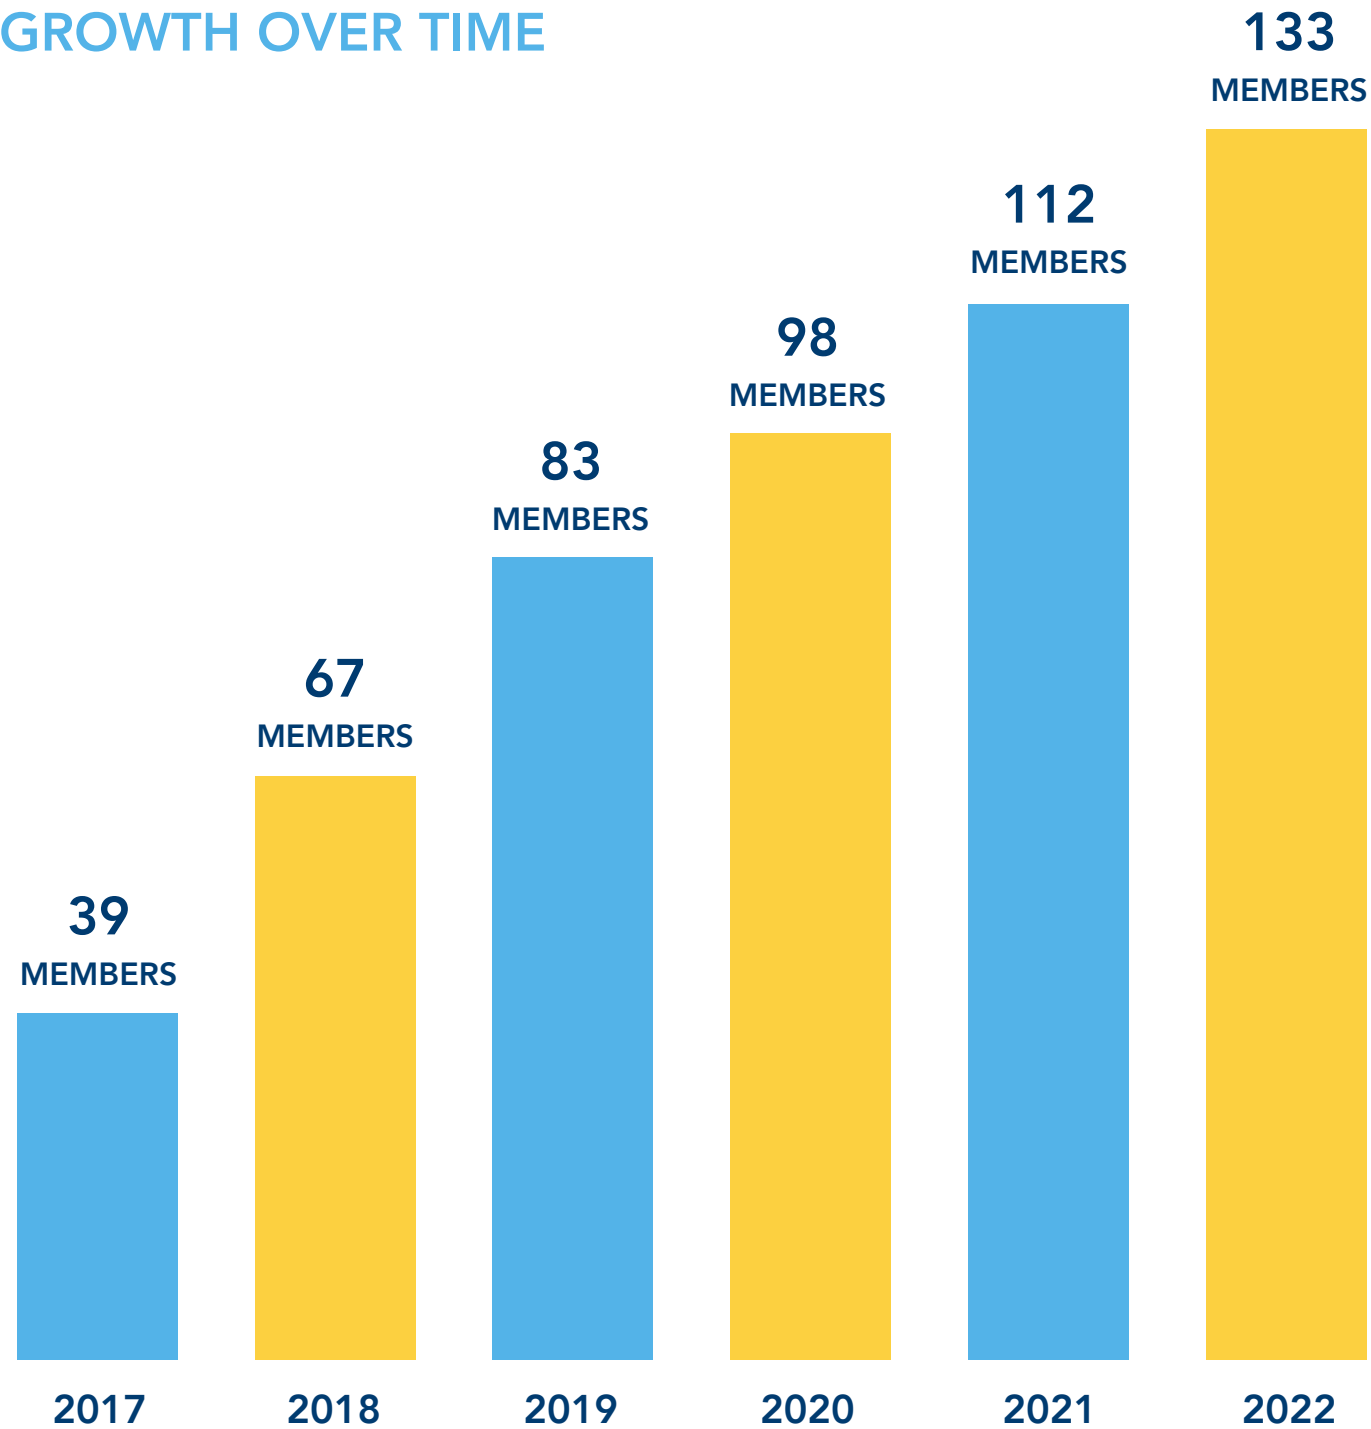

Jun. 12, 2022

A Celebration of Columbia College Women, New York City

Featured Jennifer Maxfield Ostfeld CC'99, JRN'00 at Trailblazing Women: Alumnae "Firsts"

A DECADE OF LEADERSHIP

The College celebrated **Dean James J. Valentini** with three special events. These occasions brought together alumni, parents, faculty and staff to thank him for his service. The event at Gotham Hall raised more than \$16.3 million in his honor, including gifts for the Valentini Endowment Fund for the Columbia College Journey, which supports his commitment to holistic student development by funding experiences beyond the classroom.

2021-22 MEMBERSHIP

The Alumnae Legacy Circle is a vibrant and growing community of dedicated women. The ALC continues to welcome new alumnae, expanding membership to 133!

GROWTH OVER TIME

GLOBAL REACH

ALC members live in 19 states and 7 countries!