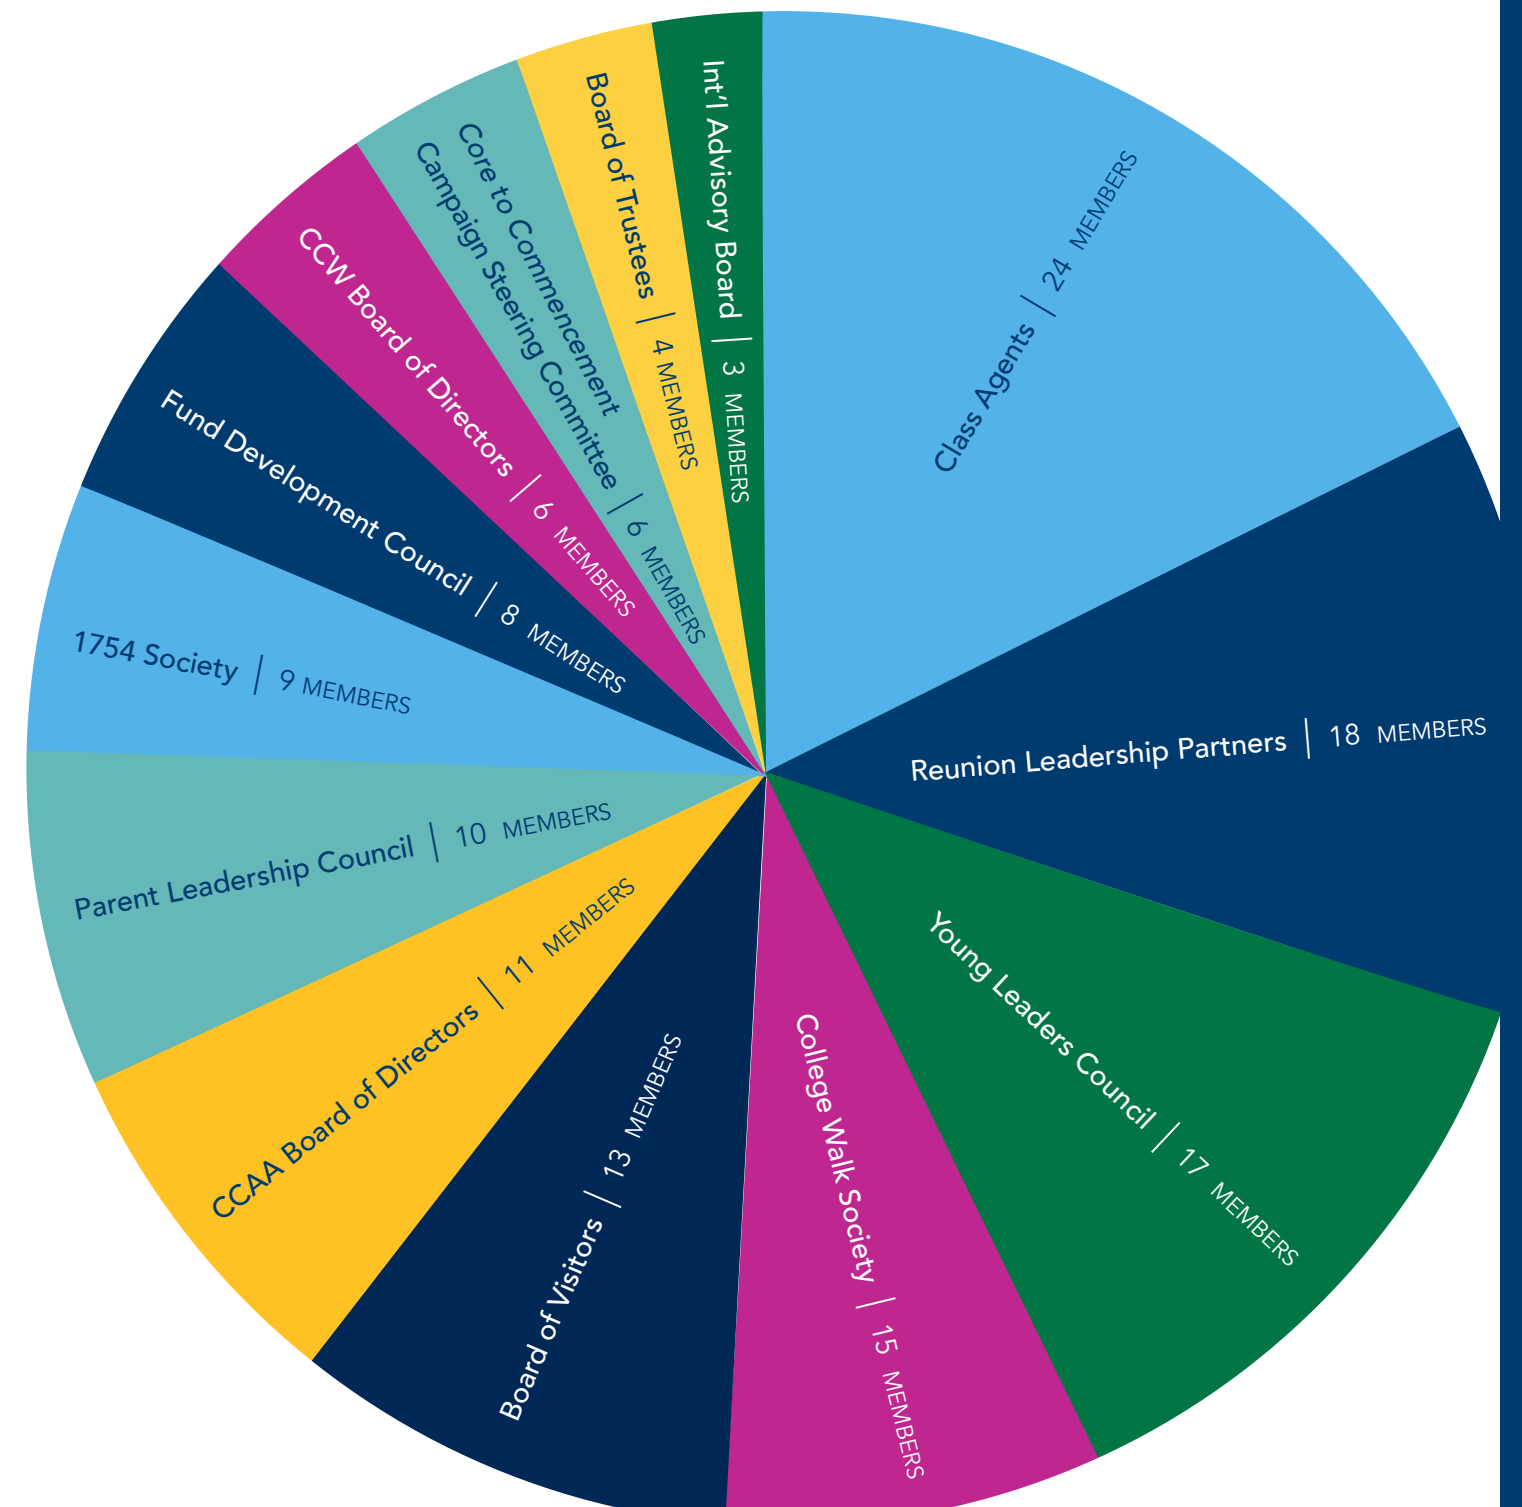

NEWEST MEMBERS

The ALC welcomed **21 new members** this year! Special thanks to these incredible alumnae for their generosity and contributions to this remarkable community.

- Allyson B. Baker CC'95 — Washington, DC
- Purvi S. Goor CC'97 — Los Angeles, CA
- Jennifer S. Hsia CC'06 — Atlanta, GA
- Alina R. Huo CC'96 — Hong Kong
- Erin Z. Hussein CC'92, LAW'95 — New York, NY
- Stefanie F. Katz-Rothman CC'88, P: CC'26 — New York, NY
- Katrina M. Kerkering CC'93 — Seattle, WA
- Penny W. Kline CC'91, LAW'97 — Brooklyn, NY
- Karen Lee CC'92 — Honolulu, HI
- Mary J. Leong CC'93 — Makati, Philippines
- Sarah Mernick CC'07 — Bronx, NY
- Heather Moylan Meyerdirk CC'06 — San Francisco, CA
- Ana G. O'Brien CC'93, LAW'96 — Beverly Hills, CA
- Mary O'Donnell Hulme CC'92, SIPA'95 — Slingerlands, NY
- Kathryn R. O'Donnell-Schlater CC'93 — Essex Fells, NJ
- Maya V. Pandit CC'17, PH'19 — New York, NY
- Sejal Patel Daswani CC'95, SIPA'96 — Los Altos, CA
- Christina F. Pullo Daloia CC'00 — Manhasset, NY
- Amanda Schoenberg CC'92, PS'97 — San Francisco, CA
- Michelle Yan CC'20 — New York, NY
- Anonymous CC'86

2021-22 ALUMNAE LEADERS

Alumnae Legacy Circle members are leaders at Columbia. In addition to their engagement and support through the ALC, they serve the Columbia community as members of boards, committees and giving societies.